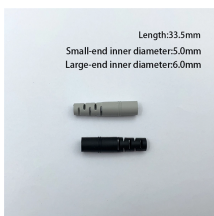

Ordering Code Applicable Range CPTI050 For 50 mm depth tray CPTI075 For 75 mm depth tray CPTI100 For 100 mm depth tray