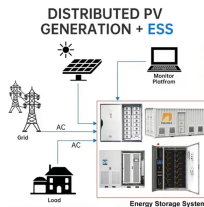

Below is a comprehensive, fully detailed guide covering all standard server rack sizes, form factors, height considerations, depth classifications, and best-practice configuration approaches ...

We've outlined the three (3) critical dimensions to consider, as well as some of our common products available. Height: Measured in rack units (U), where one 1U equals 1.75 inches (44.45 mm). A ...