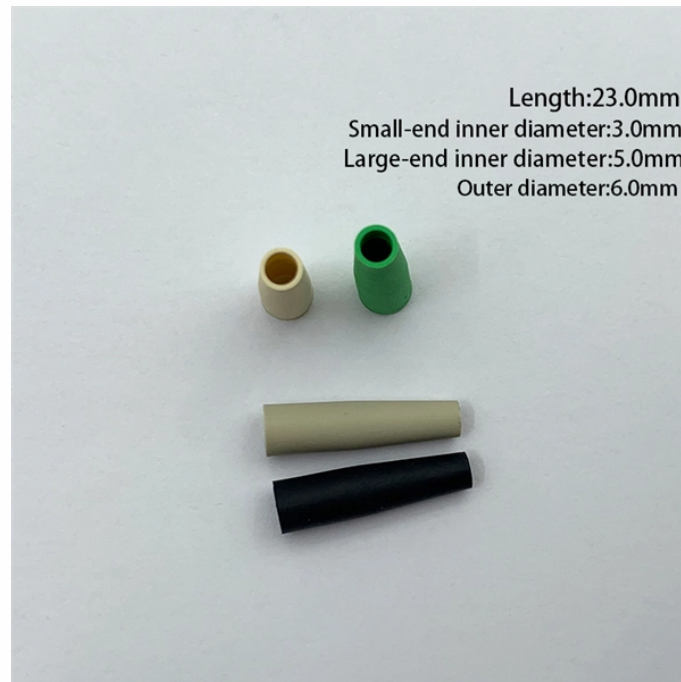

Types and Prices of Single-Mode Fiber Optic Cables