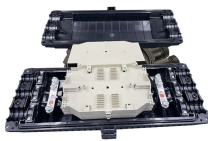

Our offer includes complete self-supporting tower kits, accessories, and sections. The breadth and depth of our offer makes Tessco the ideal choice for your tower deployment needs.