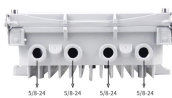

Twelve-core optical fiber cable

Twelve-core optical fiber cable

Dimension 1.6mm±0. Imm(branch cord)/2.8mm±0. Imm (main cord) Material Stainless Steel Color Silvery White. UL94 V-0 (*Burning stops within 10 seconds on a veritical specimen, no drips of ...

What is a 12 Core Fiber Optic Cable? A 12 core fiber optic cable consists of twelve individual optical fibers bundled together within a single cable sheath. Each fiber within the cable acts as an ...

12-Strand Fiber Indoor/Outdoor Singlemode Fiber Optic Cable, OS2 9/125, Black PVC, Riser Rated, Spool, Water-Blocking Aramid Yarn, UL Listed for High-Speed Internet and Network Installations, 1000ft