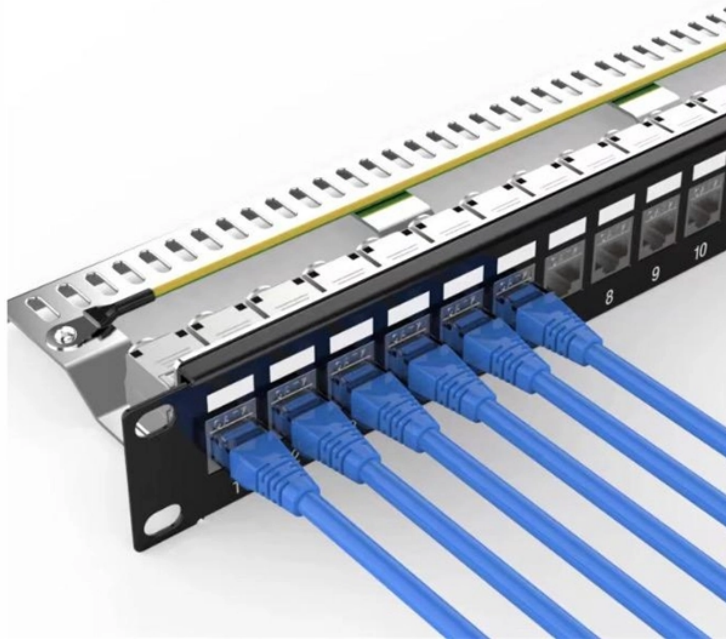

Tuvalu Single-Mode Gigabit Fiber Optic

Tuvalu Single-Mode Gigabit Fiber Optic

The Tuvalu Vaka cable, a branch off Google's Bulikula cable, landed on the island's capital Funafuti last December and is expected to be operational by Q3 2026.

JJAXUN JS-SM551G-A2C 1.25G SFP Duplex LC/UPC Optical Transceiver Module (SMF, 1550nm, 120km, LC, DOM) The JS-SM551G-A2C SFP transceivers are high performance, cost effective ...

Our 1 Gigabit Singlemode SFP Transceivers offer high-performance, reliable connectivity for singlemode fiber optic networks. These transceivers are engineered for long-distance applications, supporting ...

Overall, the Tuvalu Vaka cable project signals a hopeful trajectory for Tuvalu's digital future, combining climate-conscious design with international partnership to deliver reliable, faster ...

Creating a digital copy of Tuvalu might be feasible outside of the nation, but how could we in Tuvalu enjoy and interface with it without improved connectivity?

The QSFP+ module is designed for 40GBASE Ethernet throughput up to 10km over single-mode fiber (SMF) using a wavelength of 1310nm via duplex LC connectors. This transceiver complies with ...

In November 2024, Google filed a submarine cable license application with the Federal Communications Commission (FCC) to construct, land and operate a private fiber optic submarine system known as ...