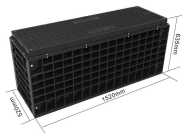

## Tuvalu SC-SC pigtail fiber

Available in a range of multimode and single-mode fibers with SC, ST or LC connectors. Our premium pigtails offer low insertion loss and custom length options. Economy pigtails offer over a compelling ...

FS fiber optic pigtails offer a fast way to make fiber optic communication devices in the field by fiber splicing, fully manufactured and tested by industrial standards.

This SC pigtail is a multimode cable with high-grade SC UPC fiber optic connector on one end, another end unterminated. It can configure single mode fiber as well for the specific application.