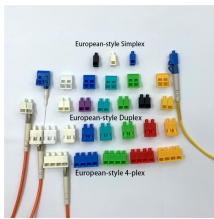

This SC pigtail is a multimode cable with high-grade SC UPC fiber optic connector on one end, another end unterminated. It can configure single mode fiber as well for the specific application.