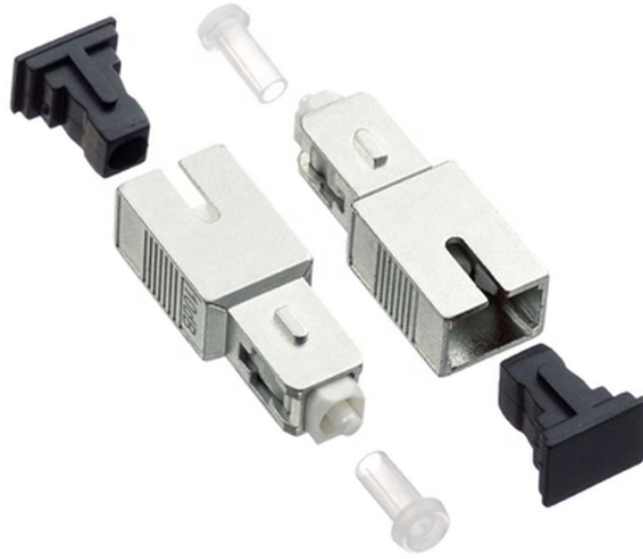

Tuvalu Optical Module R