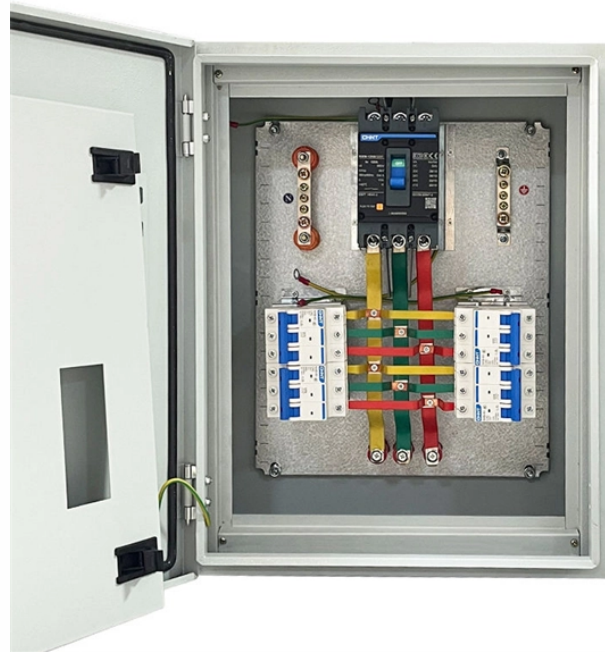

## Tuvalu Fireproof Cable Tray Manufacturing Plant

There are a few types of cable trays including: solid-bottom trays, cable channel or trough trays, ventilated trays and ladder trays. There are a large number of cable tray fittings that are made ...

Find durable, fire-resistant cable trays for power plants. Ideal for high-load, corrosive environments. Click to explore top-rated, verified suppliers with low MOQ and fast delivery.

Snake Tray has been designing and manufacturing cable trays (cable management systems), power distribution and enclosures since 1996! Our goal is to provide our customers with cost-effective ...

As a less-expensive alternative to conduit, a stronger alternative than wire basket, and superior to generic tray, Snap Track saves on labor and reduces total installed costs.

IMARC Group's comprehensive DPR report, titled "Metal Cable Tray Manufacturing Plant Project Report 2026: Industry Trends, Plant Setup, Machinery, Raw Materials, Investment Opportunities, ...