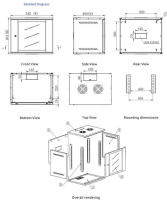

The 96-FC Fiber ODF Optic Distribution Frame is a high-capacity, branded fiber termination unit designed to house and manage up to 96 FC connectors in a 19-inch standard rack. Engineered for ...

It serves as a centralized and organized platform for managing, routing and connecting optical fiber cables. ODFs are commonly available in rack-mount and wall-mount configurations and are ...