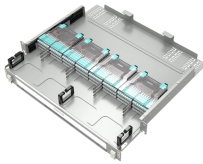

Tunnel Dual Power Distribution Box

Tunnel Dual Power Distribution Box

Two-device box for one power outlet and one low voltage device. Perfect for power and low voltage combo box needed behind computers, flat screen televisions and other electronic appliances.

Easy to transport and set up, our spider boxes meet industry safety standards, ensuring a dependable power source for any temporary setup, enhancing operational efficiency and safety.

Installing power outlets or regular light switches in the same box as phone or cable outlets in existing construction? These sturdy switch and outlet enclosures protect low voltage cabling from damage ...

Tunnel receptacle combination are key components of every tunnel system. They need to meet extremely strict requirements in terms of stability and strength. Our specially developed power ...

HDT offers Power Distribution Units (PDUs) and Utility Distribution Boxes (UDBs) in various configurations. A Power Distribution Unit (PDU) allows two generators to be synchronized, and both ...