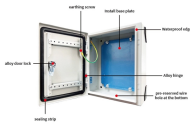

Filter the laser diode list by wavelength, output power, and package type to meet your specific requirements. Contact us for more information about our laser diodes and services, including laser ...