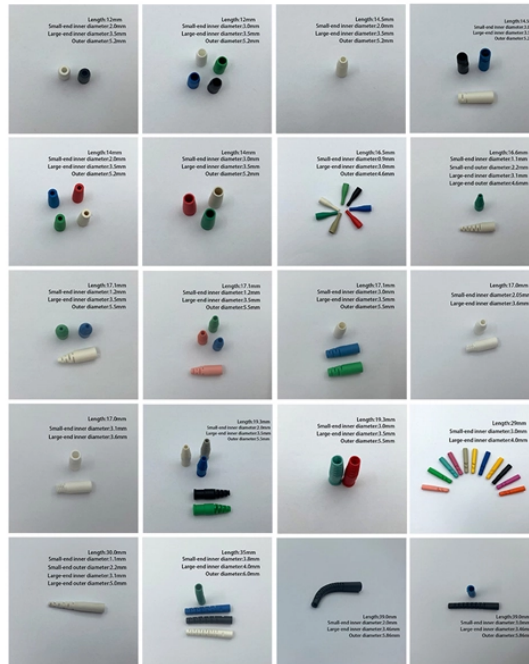

Tunisian Huijue Fiber Optic Patch Cord

Tunisian Huijue Fiber Optic Patch Cord

Types of patch cords can include: optical fiber, coaxial cables, sing-conductor wires, or shielded and un-shielded cables that use modular connectors and may be Cat5, Cat5e, Cat6 or Cat6A.

Explore our range of durable and high-performance fiber optic patch cables, designed to meet the demands of modern data centers and telecommunications networks.

To assist clients and partners in selecting the right fiber optic patch cords for their optical communication networks, ZIFONIC presents this comprehensive procurement guide.