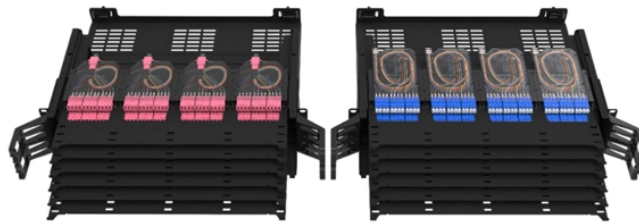

Trough-type Straight-through Cable Tray Factory

Trough-type Straight-through Cable Tray Factory

Hong Thinh design of Cable Ladder is compact and fast to install, with both straight Cable Tray and all accessories having a unique integrated coupling system. we offer a wide range of options to suit your ...

We're a professional Cable Tray Manufacturer specializing in Cable Trunking for many years. Our cable trunking is a reliable and efficient solution for cable management.

These are the most corrosion-resistant tray systems we offer for routing cable and hose in configurations such as curves, slopes, and tees. Cut, bend, and connect the wire mesh trays. They are a lightweight ...

Chalfant Ladder Cable Tray Systems are ideal for indoor and outdoor cable management. They provide reliability, ease of installation, and cost savings both initially and long term.

Find various specifications of Trough Cable Tray at Shielden, we can provide you with better quality and best price!

Chalfant's Series 6 single center support tray allows cable to be loaded from either side reducing labor cost. Louvered openings make it ideal for voice/data, telecommunications, control, secondary power ...