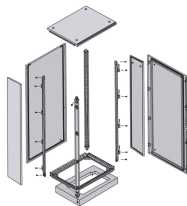

AOP110 Optical Power Meter is an advanced multi-wavelength display Optical ...