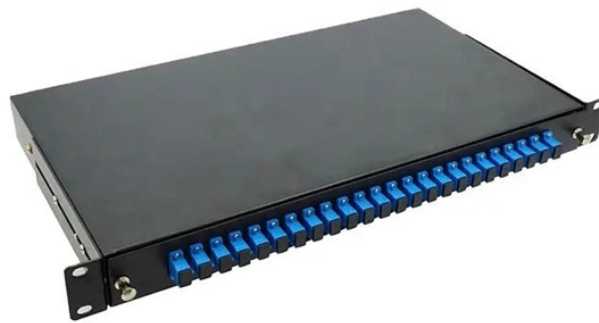

Tri-sloping bridge tray funnel

Tri-sloping bridge tray funnel

Funnel is 14" wide at the top, with a 6" Tri-Clamp connection at the bottom, with an approximate capacity of 3 gallons. Top width is wide enough to allow you to sit a bucket inside of the funnel.

Tri-clamp Funnel 12 Gallon 304 Stainless funnel has two Handles and a 16" top opening. Holds approximately 12 gallons. Height of funnel ranges from 16" to 22" depending on size of ferrule. ...

These are 3 piece splices that utilize bolt and nut to securely attach and bond tray sections. The Double Splice cuts the required number of splice hardware down to a minimal number versus traditional ...

This large stainless steel funnel has a 2-inch tri-clamp connection on the bottom, making it perfect for the top of a carbon filter unit. If you have one of our 2" dual purpose towers, you can actually use the ...