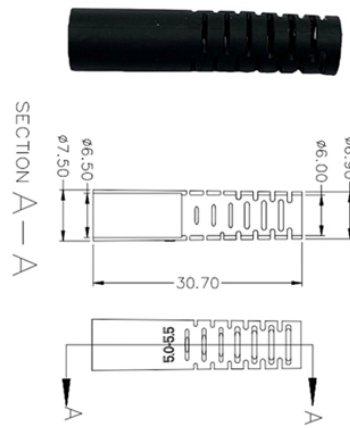

Tray-type cable tray connector

Tray-type cable tray connector

We stock Type TC Tray Cable Connectors in a variety of sizes and materials. Find the right ones for your next project. Order today for fast shipping!

Cable tray installed in a hazardous location must contain only those cables that are appropriate for this type of environment as defined in Chapter 5 of the NEC.

Whether you're an engineer, contractor, facilities manager or simply curious, this ultimate guide provides an in-depth understanding of tray cables, covering their types, standards, ...

Cut, bend, and connect these wire mesh tray systems to route cable and hose in configurations such as curves, slopes, and tees. They are a lightweight option for organizing bundles of cable and hose ...