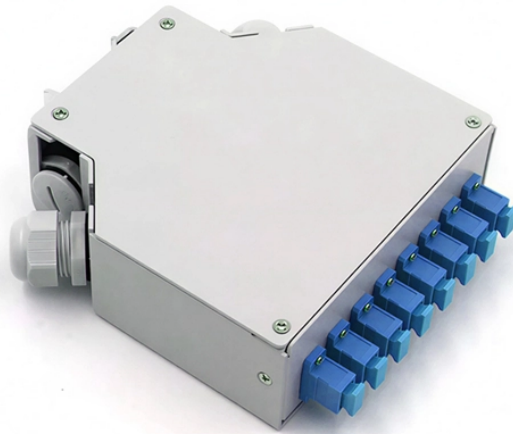

Trapezoidal cable tray climbing bend

Trapezoidal cable tray climbing bend

The Ladder Tray features light, rugged, tubular steel construction. It is designed for mechanical support and strain relief in long runs of cable and creates a smooth gradual bend for cable. Rail and stringer ...

Buy electrical bend trays & cable management systems online from TradeSparky today

A cable tray bend is a connecting element used at points where the cable tray changes direction. It ensures that the cable trays smoothly change face at corners and angled turns along the cable route.

Cable Tray Fitting, 90° Junction Kit. Material: Carbon Steel. Finish: Electroplated Zinc. Includes: (1) Hardware for (1) Tee (2) 90° Bends.

Each bend is precision-engineered to fit perfectly with cable tray systems, ensuring smooth cable routing while minimizing stress on wires. These bends are essential for creating efficient and organized ...

Constructed from interwoven metal wires forming a flexible grid, the wire mesh bend tray offers a lightweight yet strong solution for directional cable routing. Its open structure allows for maximum ...