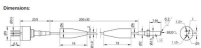

Google's service, offered free of charge, instantly translates words, phrases, and web pages between English and over 100 other languages.

The tray shall be assembled by the use of a locking pin made of fiberglass reinforced thermoplastic. The locking pin shall be inserted under pressure with a high strength, chemical resistant adhesive.

The document discusses cable trays, which are structures used to securely support and distribute cables. It describes the different types of cable trays, including ladder, solid bottom, trough, channel, ...

Four different mesh cable tray types are available, depending on the requirements, area of application and cable quantity. The innovative Magic connection system of the GRM and G-GRM mesh cable ...

There are galvanized, hot-dipped zinc, steel, stainless steel, aluminum, glass fiber reinforced plastic and other materials for customers to choose from, but also according to customer requirements to ...