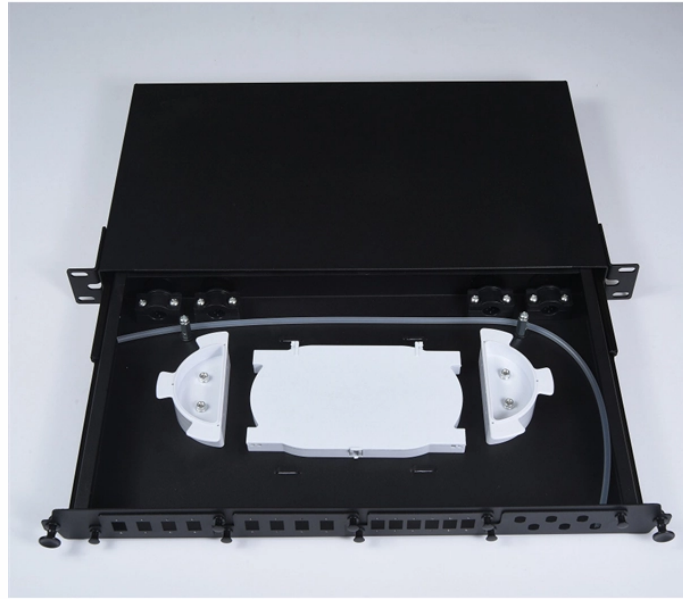

## Train Cable Tray Wholesale

A cable tray system is used to support insulated electrical cables used for power distribution, control, and communication. Cable trays are used as an alternative to open wiring or electrical conduit ...