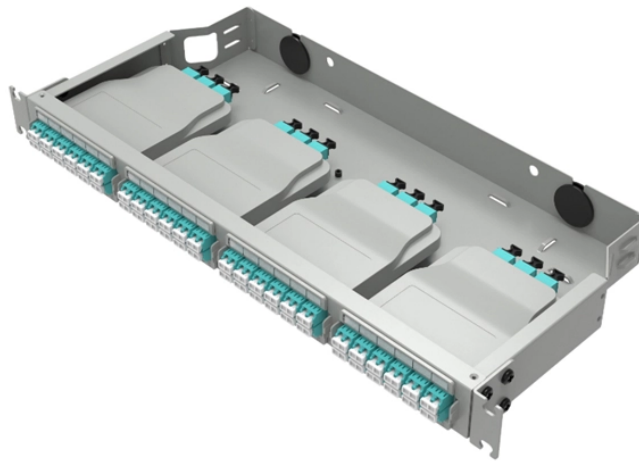

Top 3 Network Cabinets