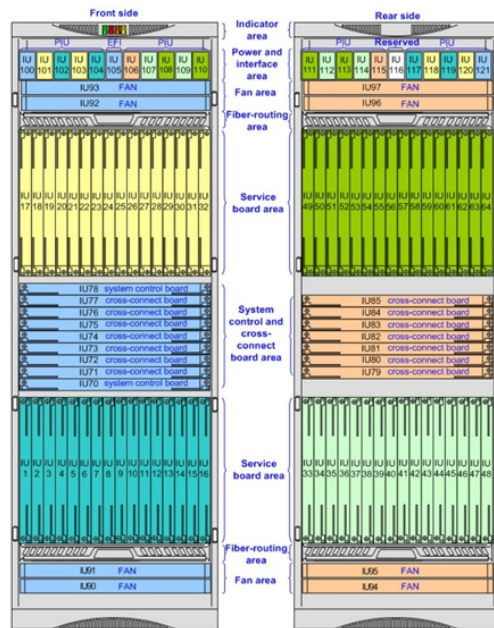

Tools needed for making fiber optic cables

Tools needed for making fiber optic cables

High quality fiber strippers, fiber cleavers, cable slitters, mid-access tools, cable pulling tools and more from 3M, Corning, Ripley Tools, Greenlee, Paladin Tools and more.

Aligns fiber ends and fuses them using an electric arc. Core alignment models give higher precision than cladding-aligned versions. Most splicers now have touchscreen controls, automatic ...

Fiber optical thermal stripper M9 is suitable for 1-48 cores, compatible bare fiber/bundle and ribbon fibers, Dual heating mode and 8-level temperature regulation. Automatic heating peeling tool. Need ...