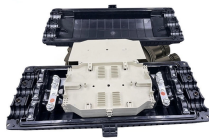

Amazon Trainium: from the first chip to the third generation Before understanding what it contributes Trainium3 within the AWS ecosystem It's worth reviewing where this family of chips comes from. ...