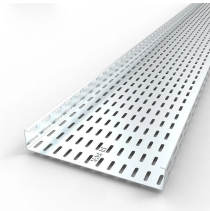

## Thickness of metal cable trays in South Africa

Anything in excess of 2m requires a truck delivery. Fees will be calculated at check out.

We, one of the well-known Cable Trays Manufacturers in South Africa, offer top-notch trays that keep your electrical system organized and protected. Our durable, high-quality trays come in various sizes ...

Cable trays and all Support Systems are manufactured based on European standards as certified by TSE EN 61537 Products are coated with Hot Dip galvanizing according to TS 914 EN ISO 1461 ...

Cabstrut cable tray systems manufactured in accordance with BS EN 61537:2007 HCT Heavy Duty Cable tray straights and standard accessories are manufactured from Mild steel to BS 1449-1.2:1991, ...

Three finishes are available; electro-zinc, hot-dip galvanized and AISI316L acid-proof stainless steel. The standard mesh trays are available in four heights (45, 55, 60 and 110 mm) and eight widths (53, ...

RMD Supplies Cable Trays and Return Flange Cable Trays including Accessories in South Africa. RMD Cable Management South Africa.

Stainless Steel Mesh Cable Tray supplier in South Africa. We manufacture and supply SS304, and SS316 Stainless Steel Cable Trays.