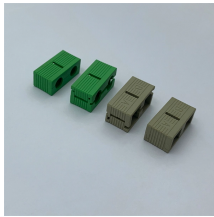

## Thickness of metal cable trays in South Africa

## Thickness of metal cable trays in South Africa

Anything in excess of 2m requires a truck delivery. Fees will be calculated at check out.

We, one of the well-known Cable Trays Manufacturers in South Africa, offer top-notch trays that keep your electrical system organized and protected. Our durable, high-quality trays come in various sizes ...

All cantilever support arms for cable ladders and trays should be 50mm longer than the width of the cable ladder or tray used. The safe working load for cantilever arms is uniformly distributed over the ...

Three finishes are available; electro-zinc, hot-dip galvanized and AISI316L acid-proof stainless steel. The standard mesh trays are available in four heights (45, 55, 60 and 110 mm) and eight widths (53, ...