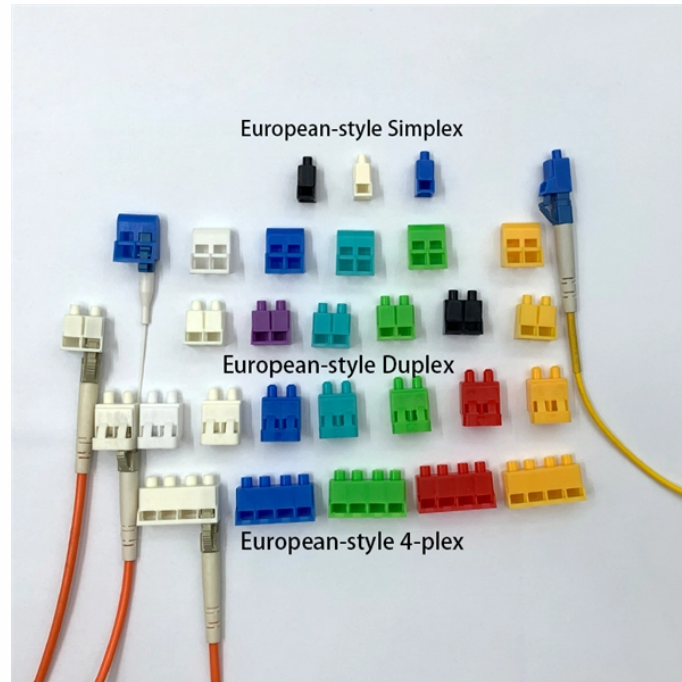

## The quality of fiber optic patch panels

## The quality of fiber optic patch panels

A well-designed fiber patch panel improves overall network reliability by creating a stable and organized environment for fiber optic connections. By reducing cable stress and minimizing ...

Discover key fiber optic patch panel features that improve network performance, reduce downtime, and ensure reliable, high-speed connectivity.

High-quality panels are constructed from Cold Rolled Steel (CRS) or Aluminum with a powder-coated finish to prevent corrosion and provide electromagnetic shielding.