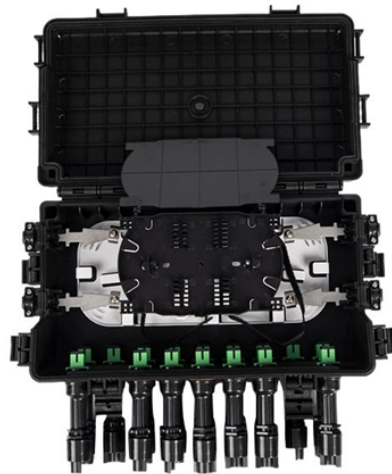

## The most powerful core switch

## The most powerful core switch

This network switch family stood out as the best ethernet switch overall because of its robust set of features and topnotch speed and performance. It provides a broad range of bandwidth ...

The Generic Edge Core Switch is a high-performance networking device designed to handle demanding data traffic. It comes brand new in its original packaging, ensuring you receive a ...