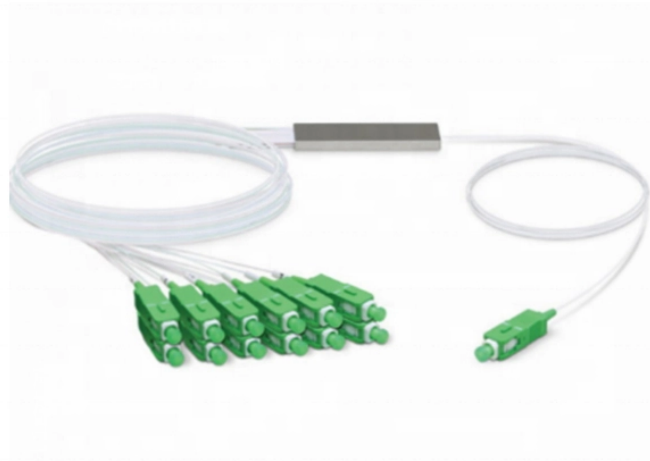

The hole in the middle of the distribution box

The hole in the middle of the distribution box

Tuf-Tite 7-Hole Distribution Box comes complete with a lid and your choice of 7 Pipe Seals. Enter the list of your 7 included seals in order notes during check out. Additional seals available for purchase.

Understand distribution boxes (DB boxes) in 5 minutes. Learn about types, components, functions, and uses. Find the perfect DB box for your needs.

Learn about the internal structure of a distribution box, its components, functions, and key types. Understand its role in electrical systems and safety.

Learn how to repair holes around electrical box video! With these contractor tips and DIY tricks!

For smooth walled installation with an increased head, select the proper seals for the box/pipe configuration. Place a bead of asphalt-based sealant where the seal lip contacts the box. Insert the ...

The Tuf-tite 4HD2 4-Hole Distribution Box comes complete with a lid. The Lid is 11" x 11". The Box is 15-1/2" tall and there is a 2" drop between inlet and outlets. The Distribution box is Used with 4" Pipe. ...