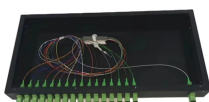

Restore the structural integrity of your electrical system. Learn safe diagnosis, non-invasive repair methods, complete box replacement...

In this video, we show you how to fix an electric box safely and effectively. From diagnosing common issues like loose wiring or damaged components to provid...

CANTEX makes two types of PVC electrical boxes: our smaller molded PVC Junction Box comes in 11 sizes and our larger fabricated PVC Junction Boxes are available in 5 sizes.

Our Christy range of concrete enclosures, lids and accessories provides robust, durable utility access in deliberate traffic environments and high-impact applications.