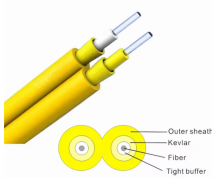

We are experienced manufacturer for Low voltage Switchboard and Medium Voltage Switchgear, we are also supply consumer unit, cable tray, wire way, Unit Substation.

Our Galvanised Cable Tray is the perfect product for all sectors because it is available in various sizes, shapes, and colors. We have a manufacturing facility on-site with modern equipment and advanced ...

Our clients from any nook and corner of the world can contact us to buy Crimping Tools, Cable Glands & Cable Ties in Thailand, as we have our presence in different places to meet that.

Type of material Hot roll mild steel sheet  
Galvanized steel sheet (zinc) Aluzinc steel sheet  
Stainless steel sheet Thickness of material Side rail  
thickness = 2.0 mm. Tray thickness = 1.6 mm.  
Tray ...