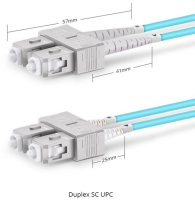

Thailand Ladder-Type Cable Tray

Thailand Ladder-Type Cable Tray

Cable Ladder/Tray & Support System B-Line Cable Ladder/Tray & Supports in Offshore & Onshore Aluminum Ladder & Tray Stainless Steel Ladder & Tray

Motor Control Centers United Manufacturing Cable Ladder Cable Tray Wireway with Cover Perforated Tray Type Special Product / By Order United Trading Miniature circuit breakers Contactors & ...

We offer complete system solutions in steel, stainless steel, fiberglass reinforced polyester and PVC for a wide variety of installations and applications. These include ladder trays, ...