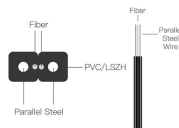

These panels deliver power from the PDUs to specific server zones, enabling localized control and monitoring. An overhead busway system is also featured, which provides a flexible and scalable ...

You can use digital twin simulation to test the power supply feasibility of a Smart Power Distribution Unit in telecom cabinets without physical installation. This technology helps you reduce ...