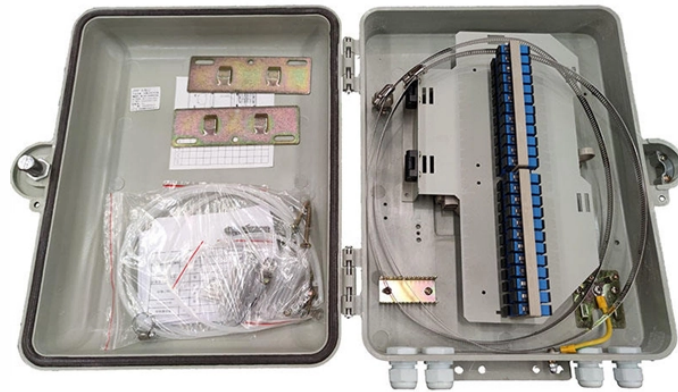

## Tender for Cross-Span Cable Tray Project in Portugal

Complete guide to Portuguese public procurement: find tenders on BASE, Vortal, and AcinGov. Understand CCP rules, ESPAP central purchasing, EU thresholds, and PRR-funded ...