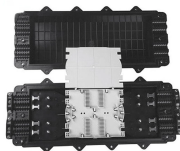

Trystar Portable Power Distribution delivers rugged, reliable solutions for safely managing and distributing electrical power in temporary, jobsite, event, and industrial applications.