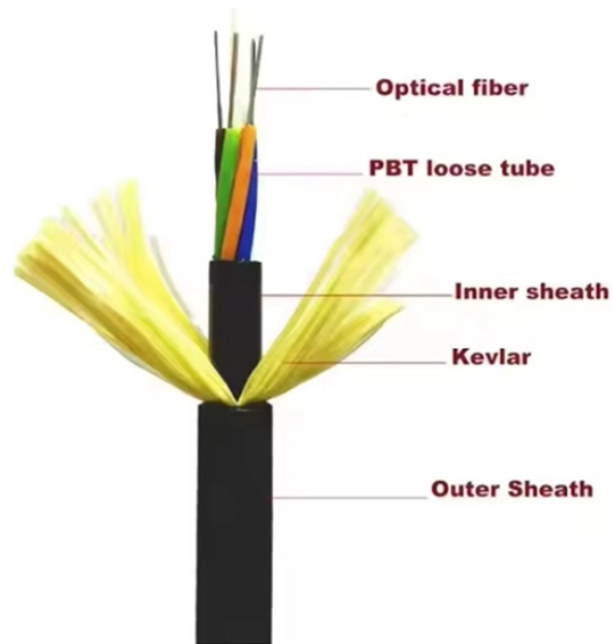

Temporary mobile power distribution box for shopping mall