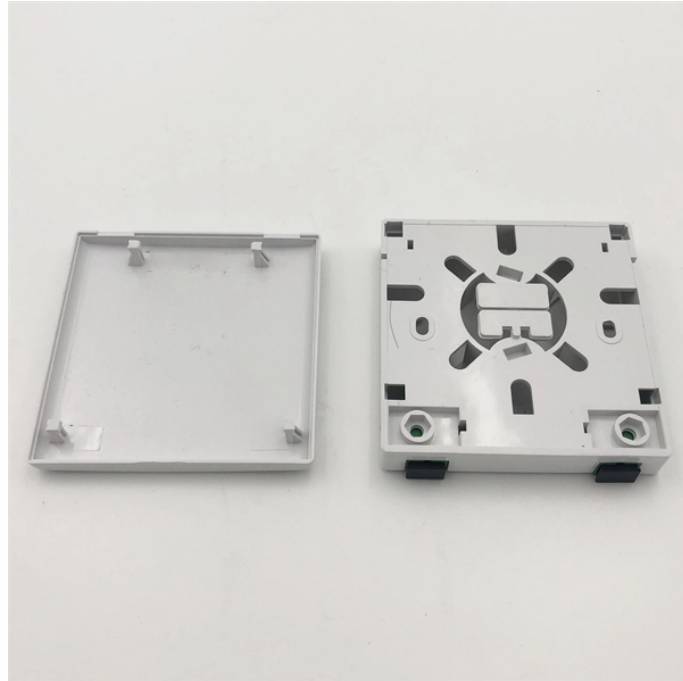

Temporary distribution box grounded

Temporary distribution box grounded

The X-TREME BOX™ portable power distribution center is intended for connection to a split-phase 125/250V 50A power source. This source may be a generator or a utility power drop. The input ...

Here are the steps on how to ground a power distribution box: 1. Preparation: First, you need to prepare some necessary tools, including grounding wire, grounding rod, voltmeter,...

Sometimes, installing temporary protective grounding is necessary. Temporary protective grounding may include using a grounding cluster equipped with clamps which are connected to each de ...

Explore Voltec T-Box temporary power solutions — rugged portable power distribution boxes with locking and grounded outlets for jobsites, events, and more.

Securely manage job site power. Build a compliant temporary distribution box, detailing component sizing, critical grounding, and wiring integrity.

This paper using simple terms and examples will discuss the grounding and bonding system as it relates to both permanent and temporary electrical system installations, specific ...

Discover Hubbell Wiring Device-Kellems' spider boxes for reliable, versatile temporary power in harsh environments. Ideal for construction sites and outdoor events.