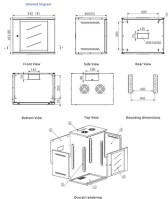

Sometimes, installing temporary protective grounding is necessary. Temporary protective grounding may include using a grounding cluster equipped with clamps which are connected to each de ...