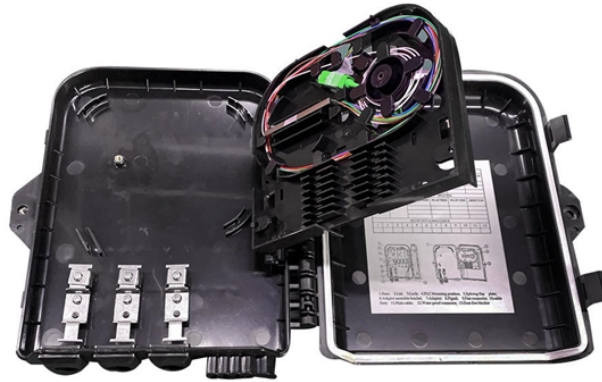

Temperature Requirements for Industrial-Grade Optical Modules