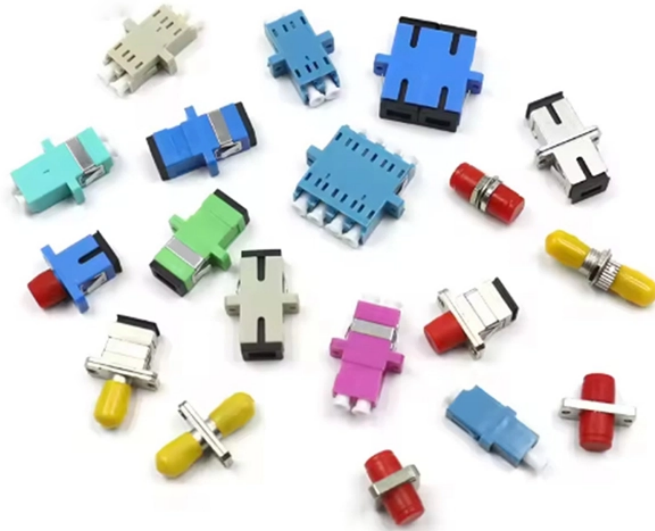

Telecom Drop Cable Model

Telecom Drop Cable Model

A single-fiber drop cable suitable for aerial, duct, or direct-buried outdoor installations. Available with Corning's innovative FastAccess® technology, which makes opening the cable easier and faster.

These cables may be reinforced to withstand the tension (due to gravity and weather) of an aerial drop (i.e., hanging in air), as in "messenger" type RG-6 coaxial cable, which is reinforced with a steel ...

Learn what fiber optic drop cable is, its main types, structures, and FTTH applications. Compare indoor, outdoor, flat, and aerial drop cables for your project.

A drop cable is the final segment of the telecommunications network that physically connects a service provider's infrastructure to a customer's property. This cable runs from a point on the utility network ...

Fiber optic drop cables are the critical link between the main fiber optic network and individual buildings or residences. They deliver the high bandwidth and low latency advantages of ...

Compatible with industry-standard hardware and available in preconnectorized assemblies, SST-Drop Cables are the perfect solution for drop applications. A drop cable access tool is also available, ...