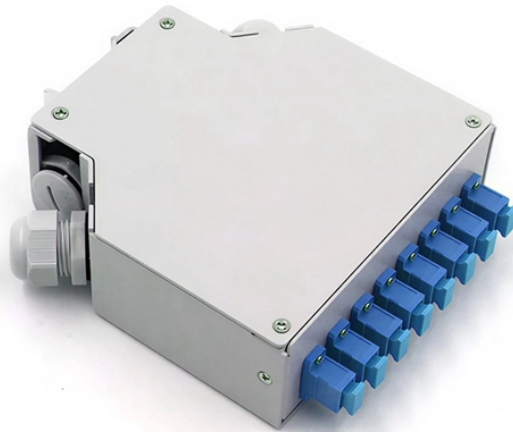

Technical briefing on construction power distribution boxes

Technical briefing on construction power distribution boxes

Temporary power distribution boxes for flexible electrical installation. Robust solutions for construction sites, events and temporary energy infrastructure.

Designed to address temporary power needs on construction sites and outdoor events Boxes are UL Type 3R for outdoor rainproof applications Weatherproof boots available for connecting plugs for ...

Safe and efficient power management requires reliable temporary power distribution boxes at construction sites, events, and emergency operations. These versatile units substantially reduce ...

This article explains how temporary construction power boxes work, the key components involved, and how E-abel portable electrical enclosures combined with industrial connector systems ...

Power distribution on construction sites is a complex matter that requires careful planning and execution. The use of high quality cables, plug and socket connections and IP55 rated power distributors are ...

Select the right power distribution box by matching site power needs, safety standards, and future expansion for reliable construction site performance.

MINI X-TREME BOX™ 20 AMP TO 50 AMP TEMPORARY POWER DISTRIBUTION UNITS WITH GFCI PROTECTION 6532UGM1 II size models. Used along with our restoration adapters, these ...