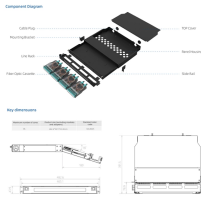

Tanzania cable tray supports and hangers

Shopit Cable Trays sale in Tanzania has the best prices, speedy delivery and excellent service from genuine Cable Trays dealers.

Find and discover Cable Tray manufacturers and suppliers for all products in Tanzania, featuring details on their shipment activities, trade volumes, trading partners, and more.