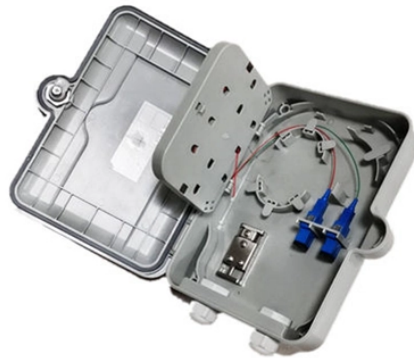

Tanzania Warranty AI Server 100G

Overview

LeSI includes a three-year warranty and offers solution-level interoperability support while under warranty/maintenance. Interoperability support is based on a "best recipe" release of software and firmware levels that Lenovo warrants to work seamlessly together as a data center. Lenovo's broad portfolio of ThinkEdge and ThinkSystem servers enable you to accelerate and scale AI solutions efficiently while managing and protecting all your data. Bring your vision for AI to life aligned. Our distribution channels support bulk laptop shipments to Dar es Salaam resellers, servers for institutions in Dodoma, and IT rollouts for corporates across the country. We specialize in providing high-performance, secure, and scalable hardware designed for business workloads, data centers, and on-premise deployments across East Africa. All products are supported in terms of warranty by Techcom. From world-class logistics, customer service and warranty solutions to 24/7 support and much more, we at Techcom offer reliable allied. Catering for Businesses and individuals who wish to move their critical applications and services on the cloud in Tanzania! state-of-the-art virtual server hosting services and comprehensive datacenter solutions. Benefits of Local VPS in Tanzania over