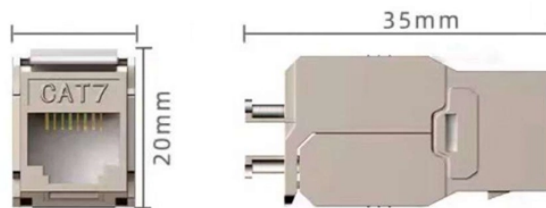

Tanzania Photovoltaic Combiner Box 48V Solution

Tanzania Photovoltaic Combiner Box 48V Solution

desertcart ships the ECO-WORTHY 3000W 48V Off Grid Complete Solar Panel Kit System with 16pcs 195W Solar Panel and 3500W 48V Inverter and 4 String PV Combiner Box and 60A Controller and ...