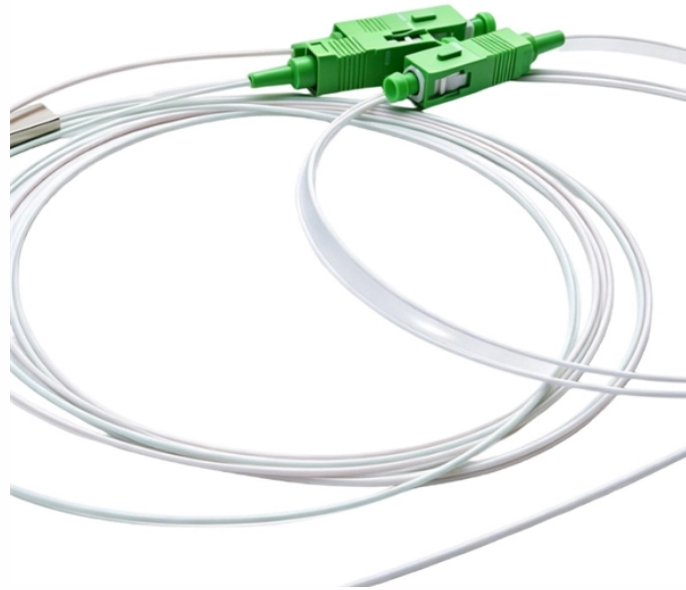

## Tanzania Home Distribution Box

Its strong metal enclosure keeps breakers secure and wiring protected, making it ideal for medium to large houses, offices, shops, and project sites in Tanzania.

Find the best Tanzania Distribution Box and explore our extensive collection of high-quality Distribution Box from Tanzania. Buy wholesale Distribution Box in Tanzania from trusted suppliers.

Jiji .tz™ Fiber optic Distribution box 4 core EDBAS2PG4CSX01 Tunapatikana Kariakoo msimbazi na magira Contact with Techhub Solution on Jiji .tz Try FREE online classified in Tanzania today!

This 4-Way TPN (Triple Pole and Neutral) Distribution Board is designed to deliver safe and efficient electrical power distribution for residential...

With an IP67 rating, this enclosure ensures reliable and secure distribution of power in the presence of dust, moisture, and other environmental factors. Ideal for applications where outdoor distribution ...