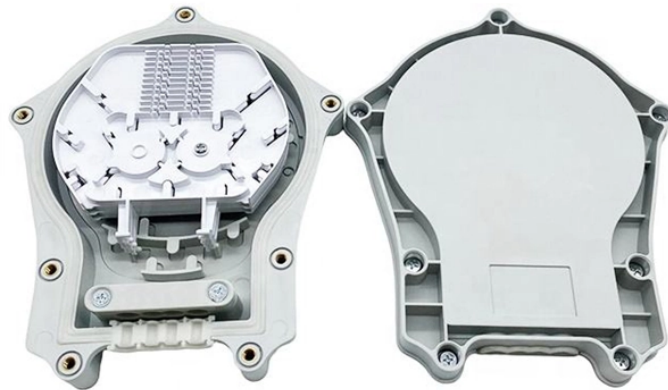

# **Tajikistan procures 12-core intelligent patch panels**

## Tajikistan procures 12-core intelligent patch panels

LS SimpleWin™ Intelligent Infrastructure Management System drastically speeds up and simplifies site planning and daily network provisioning, maintenance and security.

Discover the intelligent patch panel system with remote monitoring, real-time fault detection, and tool-less installation. Click to explore top-rated, verified suppliers and find the perfect ...

CommScope offers Intelligent Copper Panels for automated infrastructure management solutions that enable you to monitor, manage and optimize your network connectivity in real time

19"/1U electronic patch panel, offers 24 ports for Keystone modules. Each port associated with LED used to indicate patch cable connection. Red and green LED indicating panel connection type (right ...