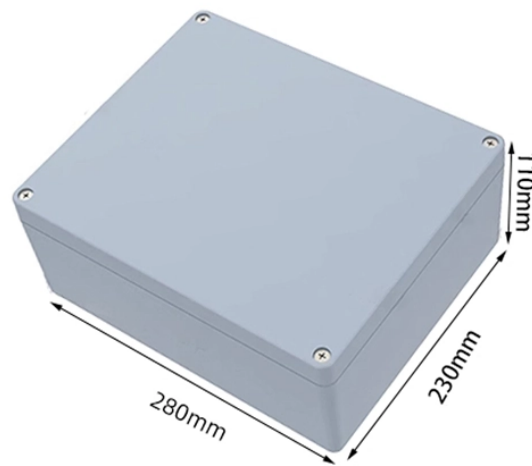

Tajikistan Consulting Optoelectronic Hybrid Cable 100G