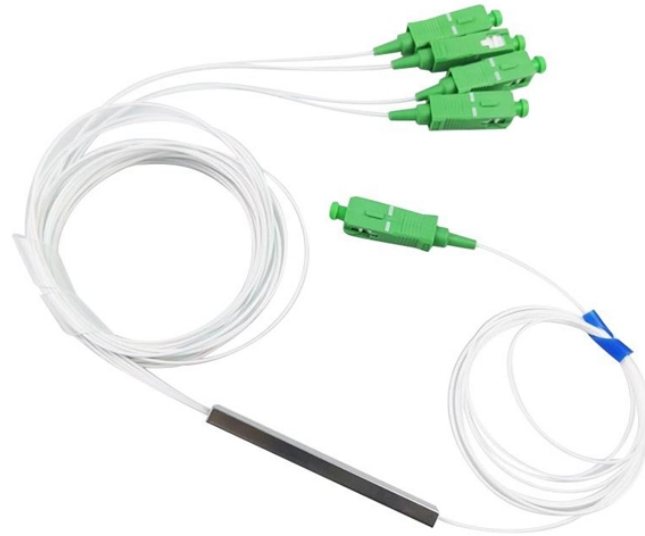

## Taiwan Optical Cable Tray Wholesale

Our optical cable trays are designed to provide robust support and organization for your network infrastructure. With a focus on durability and efficiency, these trays ensure your cables are safe and ...