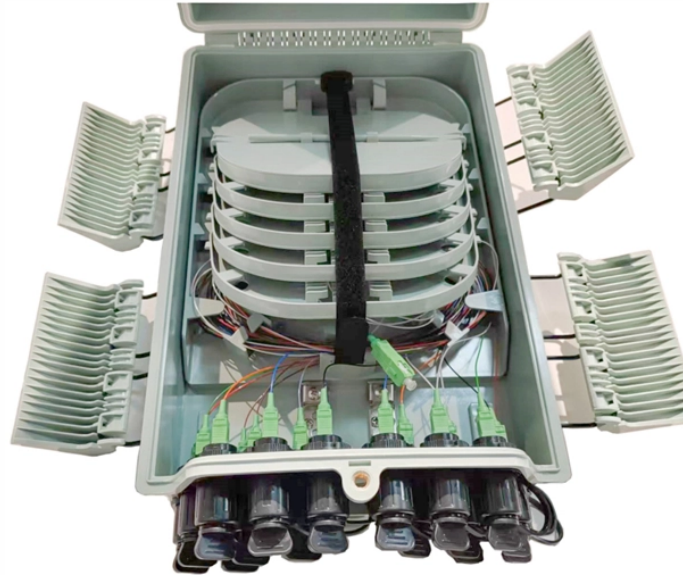

Taiwan Cable Tray Cover Machine

Taiwan Cable Tray Cover Machine

BMS roll forming machines have european CE certification (issued by SGS). Experienced in cooperating world famous companies. Contact us now!

HOPEX Fully Automatic cable tray cover making machine is highly adaptable to different specifications of cable trays, supporting both standard production and customized orders according to customer ...

With its high production efficiency and flexible customization capabilities, this cable tray rolling forming machine has become a preferred equipment in the cable tray processing field.

Taiwan Cable Tray Forming Machine-CisFun Technology Corp E-Catalog

It supports various material thicknesses and cover profiles to meet different project requirements. With high efficiency and low maintenance needs, the machine is ideal for electrical infrastructure, ...