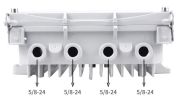

It supports various material thicknesses and cover profiles to meet different project requirements. With high efficiency and low maintenance needs, the machine is ideal for electrical infrastructure, ...