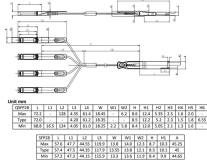

Taiqian Large Span Cable Tray Manufacturer

As the professional custom cable tray manufacturer, Taian JINHENG Electric Co., Ltd (JLH Electric) have been dedicated to supplying one stop cable tray solution to worldwide customers since 2010.