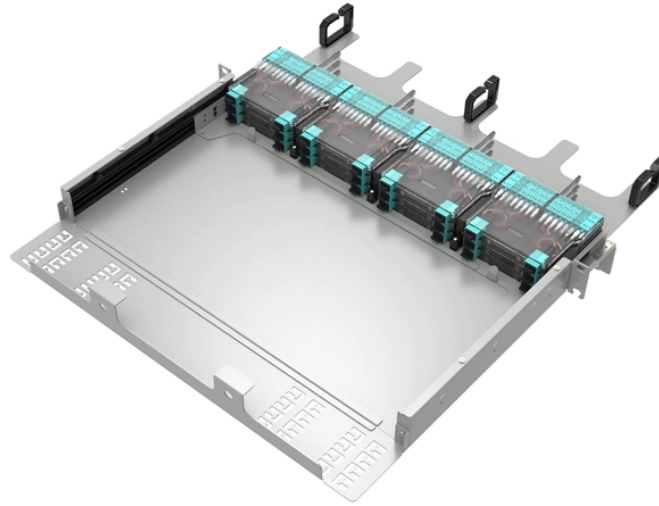

## TP8-port core switch

## TP8-port core switch

Make connectivity simple with this TP-LINK TL-SG108E 8-port 10/100/1000 Mbps Gigabit Ethernet switch, which offers tag-based QoS (Quality of Service) for easy network management. IGMP ...

A Switch Made to Connect TL-SG108 can easily expand your network in a number of ways. Simply connect it to a WiFi device, such as a router or range extender, and transmit reliable internet to up to ...

Shop for tp-link 8-port switch at Best Buy. Find low everyday prices and buy online for delivery or in-store pick-up.

The TL-SG608 Desktop Switch provides an easy way to increase the speed of your network server and backbone connections. Whether you are at home or in the office, the TL-SG608 helps you deal with ...