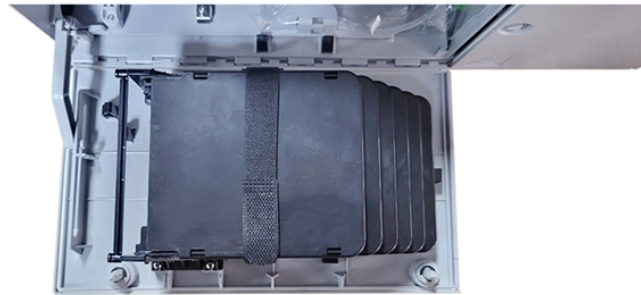

TP-Link optical modules and transceivers