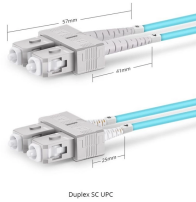

Switches with 10 Gigabit Ethernet and 10 Gigabit fiber optic ports

Switches with 10 Gigabit Ethernet and 10 Gigabit fiber optic ports

Each 10 gig SFP switch has 4x1G/10G SFP/SFP+ ports, ideal for efficient fiber aggregation and high-density fiber connectivity solutions. These 10 Gbps switches also come with 10/100/1000Mbps ...

The FlexSwitch™ unmanaged 10g Ethernet switch features four 10/100/1000 RJ-45 ports, one 10G (10GBASE-R) SFP+ or XFP fiber port, and one RJ-45 port that auto-negotiates to Gigabit or 10G ...

In this comprehensive guide, we've tested and reviewed the best 10Gb switches to help you make an informed decision.

Explore a range of 10 Gigabit ethernet switches to find the perfect solution for seamless communication, improved bandwidth, and future-ready networking infrastructure.

PLANET XGS-6311-12X is a fully-managed all-port 10Gbps Ethernet switch designed for the demand of high-bandwidth required network equipment, such as Wi-Fi 6/6E wireless AP, NAS and workstation. ...

Take your network beyond reliability. With 10G, get high bandwidth perfect for sharing, collaborating, editing and streaming. 4 x 10Gigabit SFP+ uplink flexibility.

The NETGEAR XS724EM Smart Managed Plus Switch is designed for desktop or rackmount and features 24-Port 10G/Multi-Gigabit Ethernet, 2 x 10G SFP+ ports (both are shared), ProSAFE ...